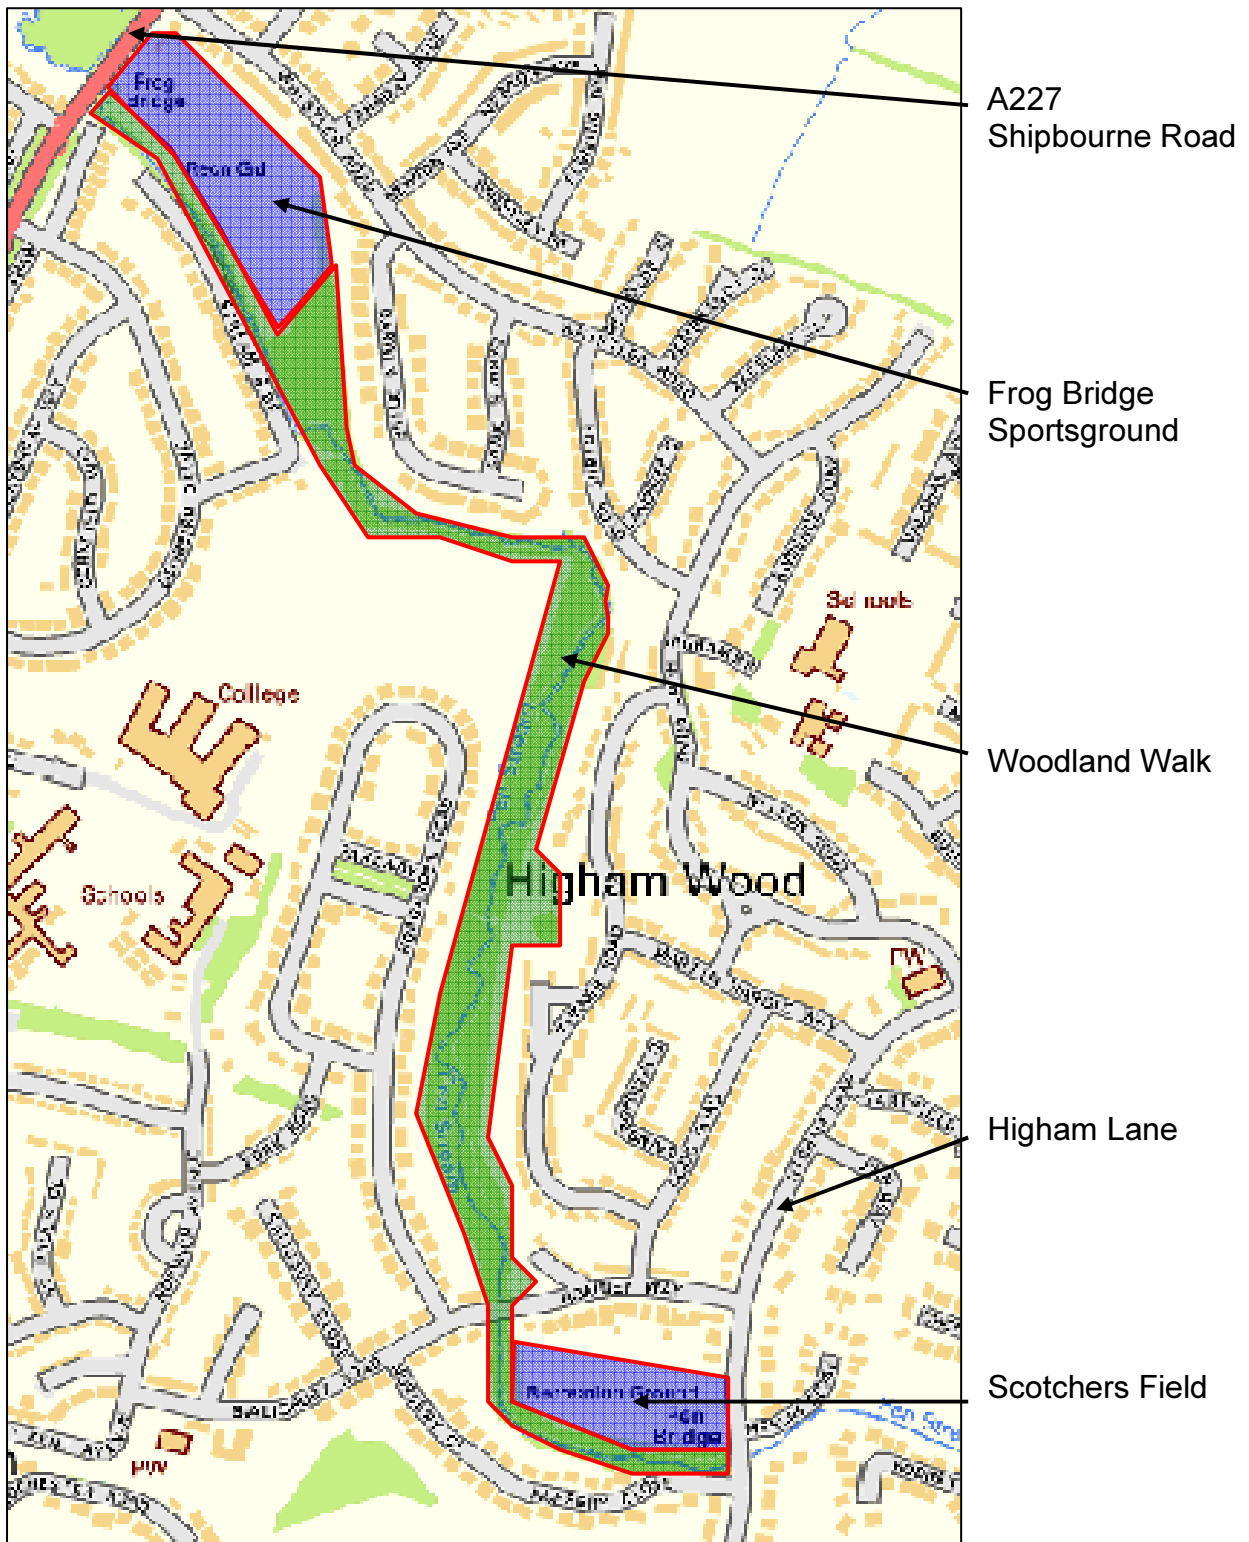

### Queen Elizabeth II Fields Challenge Proposed Sites for Nomination

Reproduced from the Ordnance Survey with the permission of Her Majesty's Stationery Office. Crown Copyright. Unauthorised copying infringes Crown Copyright and may lead to civil proceedings. Tonbridge & Malling Borough Council Licence Number 100023300 (2011).

## Queen Elizabeth II Fields Challenge Proposed Sites for Nomination

Deakin Leas

Priory Wood

A21/ Tonbridge By Pass

Pembury Road

Reproduced from the Ordnance Survey with the permission of Her Majesty's Stationery Office. Crown Copyright. Unauthorised copying infringes Crown Copyright and may lead to civil proceedings. Tonbridge & Malling Borough Council Licence Number 100023300 (2011).