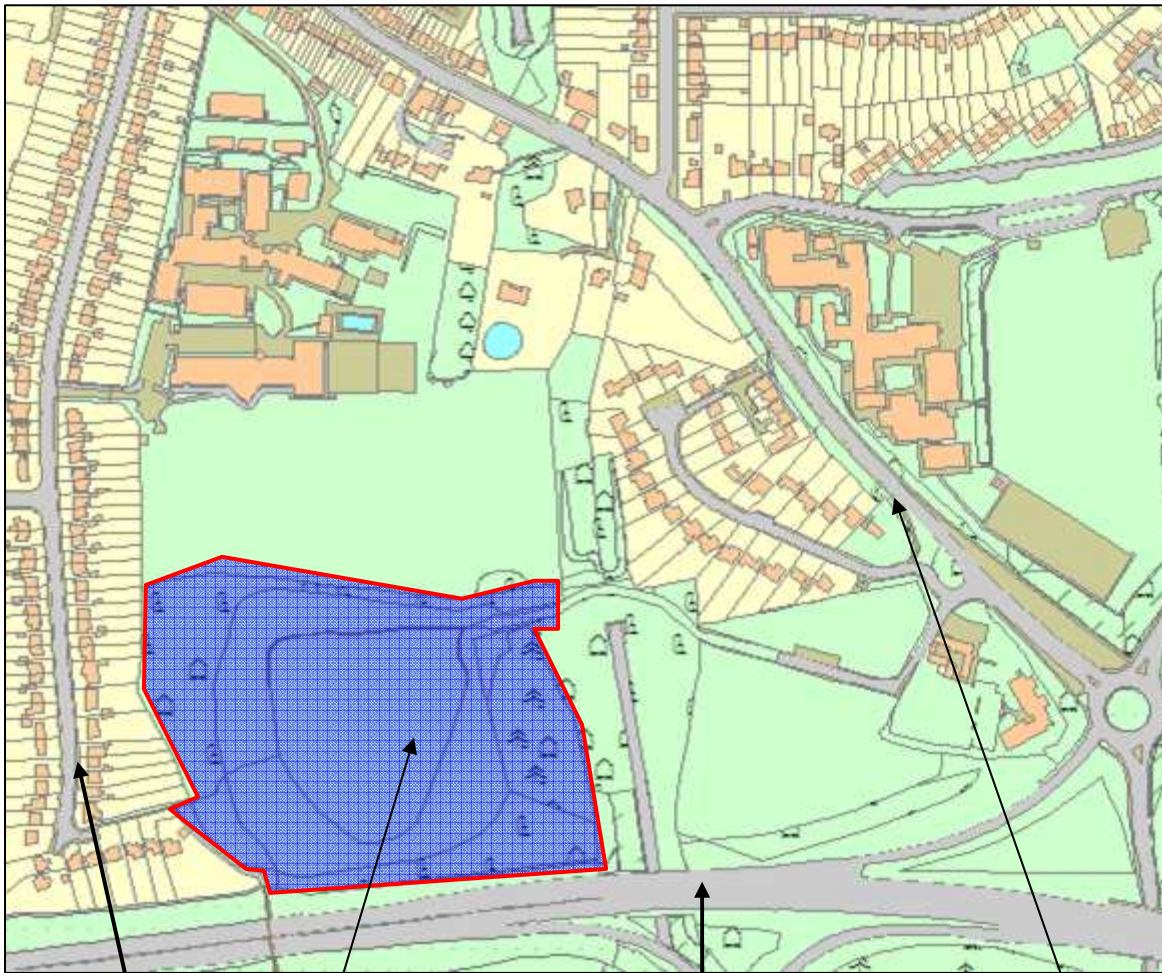

### Queen Elizabeth II Fields Challenge Proposed Sites for Nomination

Reproduced from the Ordnance Survey with the permission of Her Majesty's Stationery Office. Crown Copyright. Unauthorised copying infringes Crown Copyright and may lead to civil proceedings. Tonbridge & Malling Borough Council Licence Number 100023300 (2011).

## Queen Elizabeth II Fields Challenge Proposed Sites for Nomination

Deakin Leas

Priory Wood

A21/ Tonbridge By Pass

Pembury Road

Reproduced from the Ordnance Survey with the permission of Her Majesty's Stationery Office. Crown Copyright. Unauthorised copying infringes Crown Copyright and may lead to civil proceedings. Tonbridge & Malling Borough Council Licence Number 100023300 (2011).